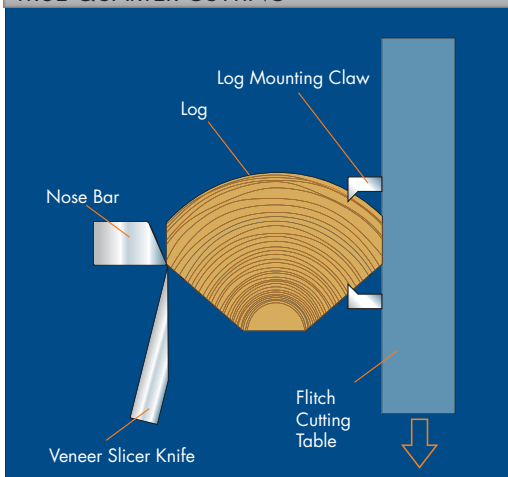

PRODUCTION OF
ROTARY PEELING
VENEER

Rotary Peeling Lathe Machine

Veneer Clipper

Rotary Peeling / Veneer Slicer Knives

PRODUCTION OF
SLICED VENEER

Veneer Slicer Machine

FLAT CUTTING

SLICING OF BASTARD QUARTERS

TRUE QUARTER CUTTING

FLAT QUARTER CUTTING / THIRD SLICING

DIE IKS KLINGELBERG GRUPPE
THE IKS KLINGELBERG GROUP

- MESSER FÜR DIE PAPIER-INDUSTRIE KNIVES FOR THE PAPER-INDUSTRY
- MESSER FÜR DIE METALL-INDUSTRIE KNIVES FOR THE METAL-INDUSTRY
- MESSER FÜR DIE HOLZ-INDUSTRIE KNIVES FOR THE WOOD-INDUSTRY
- MESSER FÜR DIE KUNSTSTOFF-, GUMMI- & RECYCLING-INDUSTRIE KNIVES FOR THE PLASTIC, RUBBER & RECYCLING INDUSTRY