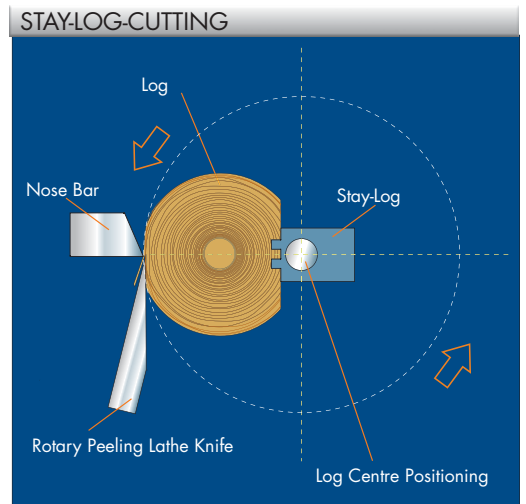

**KLINGELNBERG
GROUP**

MACHINE KNIVES FOR THE
WOOD-WORKING INDUSTRY
- VENEER PRODUCTION -

IKS KLINGELNBERG GROUP · THE KNIFE MANUFACTURERS

 DIVISION WOOD

**KLINGELNBERG
GROUP**

MACHINE KNIVES FOR THE WOOD-WORKING INDUSTRY

PRODUCTION OF
ROTARY PEELING
VENEER

Rotary Peeling Lathe Machine

Veneer Clipper

Rotary Peeling / Veneer Slicer Knives

PRODUCTION OF
SLICED VENEER

Veneer Slicer Machine

FLAT CUTTING

SLICING OF BASTARD QUARTERS